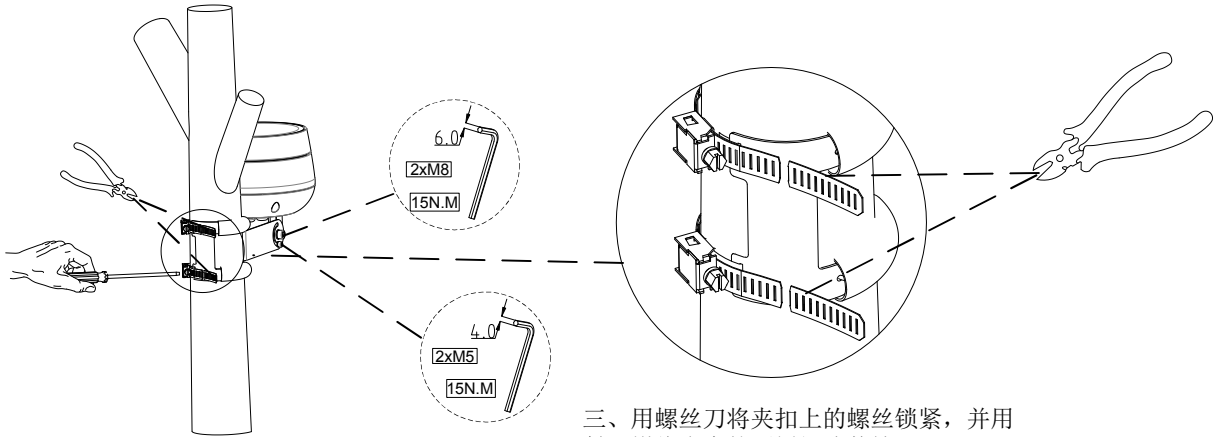

L06A-A

L06A-C

A

一、将灯具抱与树干

二、依次将不锈钢片穿过夹扣并收紧，同时将夹扣的另一半合上并卡紧

三、用螺丝刀将夹扣上的螺丝锁紧，并用斜口钳将多余的不锈钢片剪掉

接线示意图

1. The luminaire shall be installed by a qualified electrician and wired in accordance with the latest IEE electrical regulations or the national requirements.

灯具应由合格的电工安装，接线要符合IEE电气标准或国家标准。

2. No supplied water-proof box, installation should be advised by qualified professional.

不提供防水接线盒，安装应征求有资格的人的建议。

3. The external flexible cable can not be replaced. If the cable is damaged, the luminaire should be discarded.