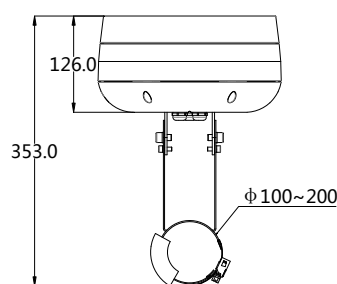

LED HUGGING TREE LIGHT

L06A/C-AT6

Mounting instruction

GB
7000

IEC
60598

IP66

ta
50°

IK08

L06A-A

L06A-C

A

一、将灯具抱与树干

二、依次将不锈钢片穿过夹扣并收紧，同时将夹扣的另一半合上并卡紧

三、用螺丝刀将夹扣上的螺丝锁紧，并用斜口钳将多余的不锈钢片剪掉

接线示意图

1. The luminaire shall be installed by a qualified electrician and wired in accordance with the latest IEE electrical regulations or the national requirements.