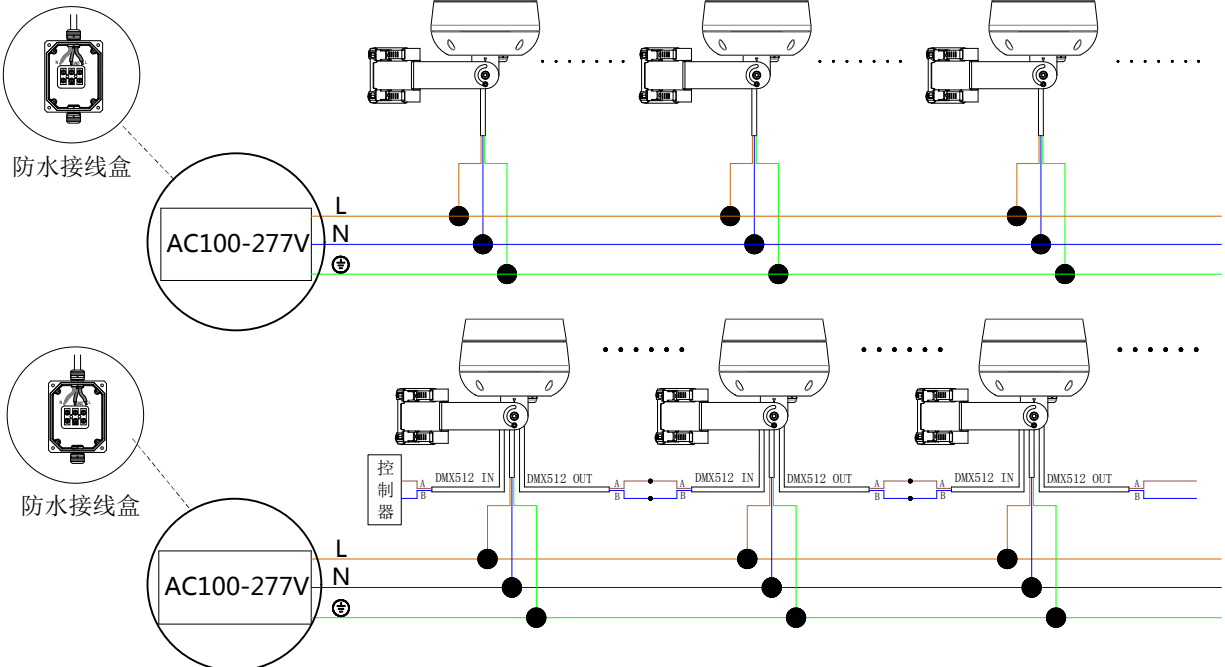

LED HUGGING TREE LIGHT

L06A/C-AT6

Mounting instruction

GB
7000

IEC
60598

IP66

ta
50°

IK08

L06A-A

L06A-C

A

一、将灯具抱与树干

二、依次将不锈钢片穿过夹扣并收紧，同时将夹扣的另一半合上并卡紧

三、用螺丝刀将夹扣上的螺丝锁紧，并用斜口钳将多余的不锈钢片剪掉

接线示意图

1. The luminaire shall be installed by a qualified electrician and wired in accordance with the latest IEE electrical regulations or the national requirements.

灯具应由合格的电工安装，接线要符合IEE电气标准或国家标准。

2. No supplied water-proof box, installation should be advised by qualified professional.

不提供防水接线盒，安装应征求有资格的人的建议。

3. The external flexible cable can not be replaced. If the cable is damaged, the luminaire should be discarded.