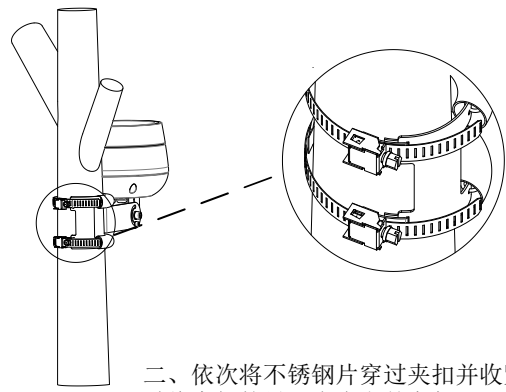

L06A-A

L06A-C

A

一、将灯具抱与树干

二、依次将不锈钢片穿过夹扣并收紧，同时将夹扣的另一半合上并卡紧

三、用螺丝刀将夹扣上的螺丝锁紧，并用斜口钳将多余的不锈钢片剪掉

接线示意图

1. The luminaire shall be installed by a qualified electrician and wired in accordance with the latest IEE electrical regulations or the national requirements.

灯具应由合格的电工安装，接线要符合IEE电气标准或国家标准。

2. No supplied water-proof box, installation should be advised by qualified professional.

不提供防水接线盒，安装应征求有资格的人的建议。

3. The external flexible cable can not be replaced. If the cable is damaged, the luminaire should be discarded.