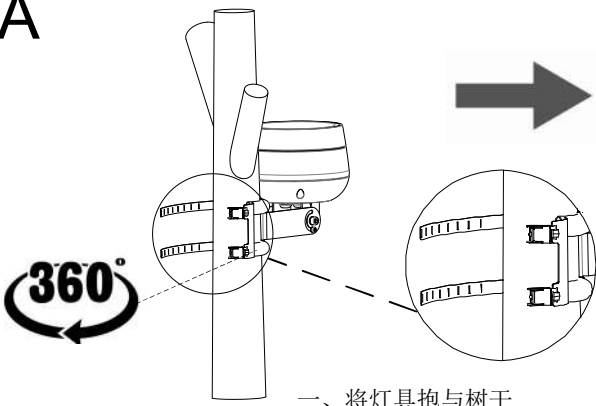

LED HUGGING TREE LIGHT

L06A/C-AT6

Mounting instruction

GB
7000

IEC
60598

IP66

ta
50°

IK08

L06A-A

L06A-C

A

一、将灯具抱与树干

二、依次将不锈钢片穿过夹扣并收紧，同时将夹扣的另一半合上并卡紧

三、用螺丝刀将夹扣上的螺丝锁紧，并用斜口钳将多余的不锈钢片剪掉

接线示意图

1. The luminaire shall be installed by a qualified electrician and wired in accordance with the latest IEE electrical regulations or the national requirements.