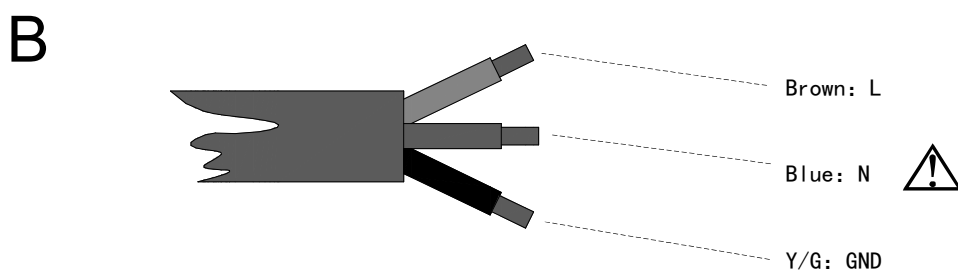

1. The luminaire shall be installed by a qualified electrician and wired in accordance with the latest IEE electrical regulations or the national requirements.

灯具应由有资格的电工安装，接线要符合IEE电气标准或国家标准。

2. No supplied water-proof box, installation should be advised by qualified professional.

不提供防水接线盒，安装应征求有资格的人的建议。

3. The external flexible cable can not be replaced. If the cable is damaged, the luminaire should be discarded.

灯具外部软线不可替换，如有损坏，灯具报废。