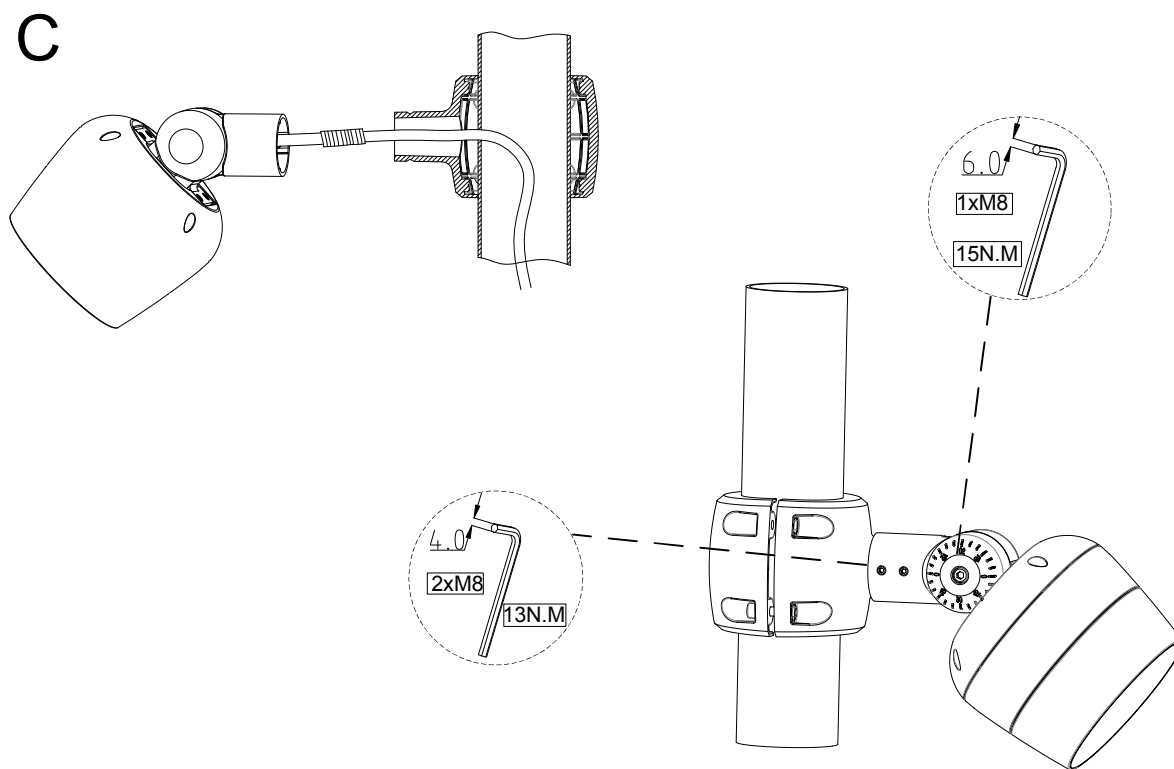

LED MULTI-FUNCTION ILLUMINATION TREE LIGHT

L06A/C

Mounting instruction

GB
7000

IEC
60598

IP66

ta
50°

IK08

根据不同规格选择

1. The luminaire shall be installed by a qualified electrician and wired in accordance with the latest IEE electrical regulations or the national requirements.

灯具应由有资格的电工安装，接线要符合IEE电气标准或国家标准。

2. No supplied water-proof box, installation should be advised by qualified professional.