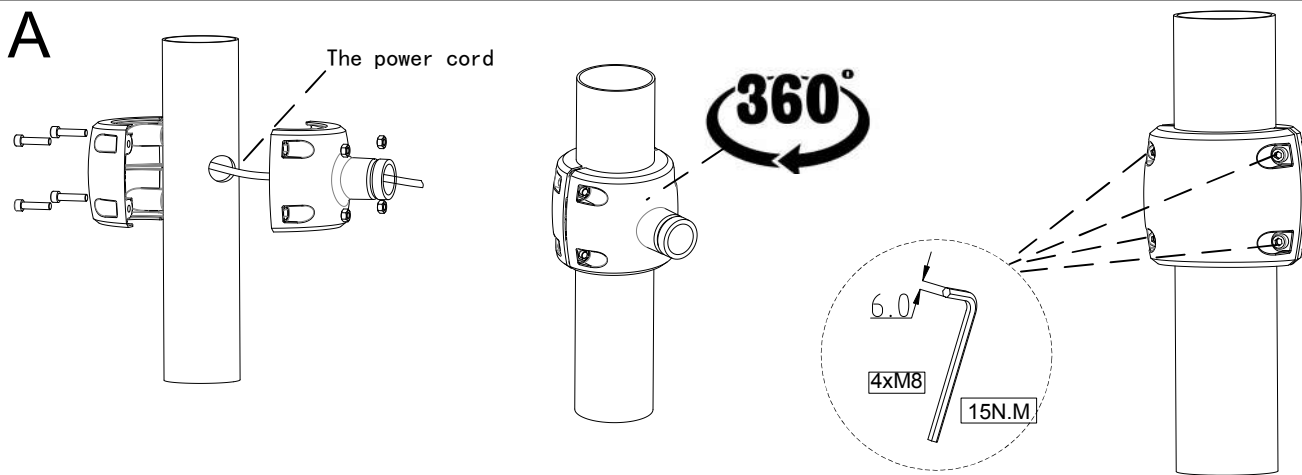

LED MULTI-FUNCTION ILLUMINATION TREE LIGHT

L06A/C

Mounting instruction

GB
7000

IEC
60598

IP66

ta
50°

IK08

根据不同规格选择

1. The luminaire shall be installed by a qualified electrician and wired in accordance with the latest IEE electrical regulations or the national requirements.

灯具应由有资格的电工安装，接线要符合IEE电气标准或国家标准。

2. No supplied water-proof box, installation should be advised by qualified professional.